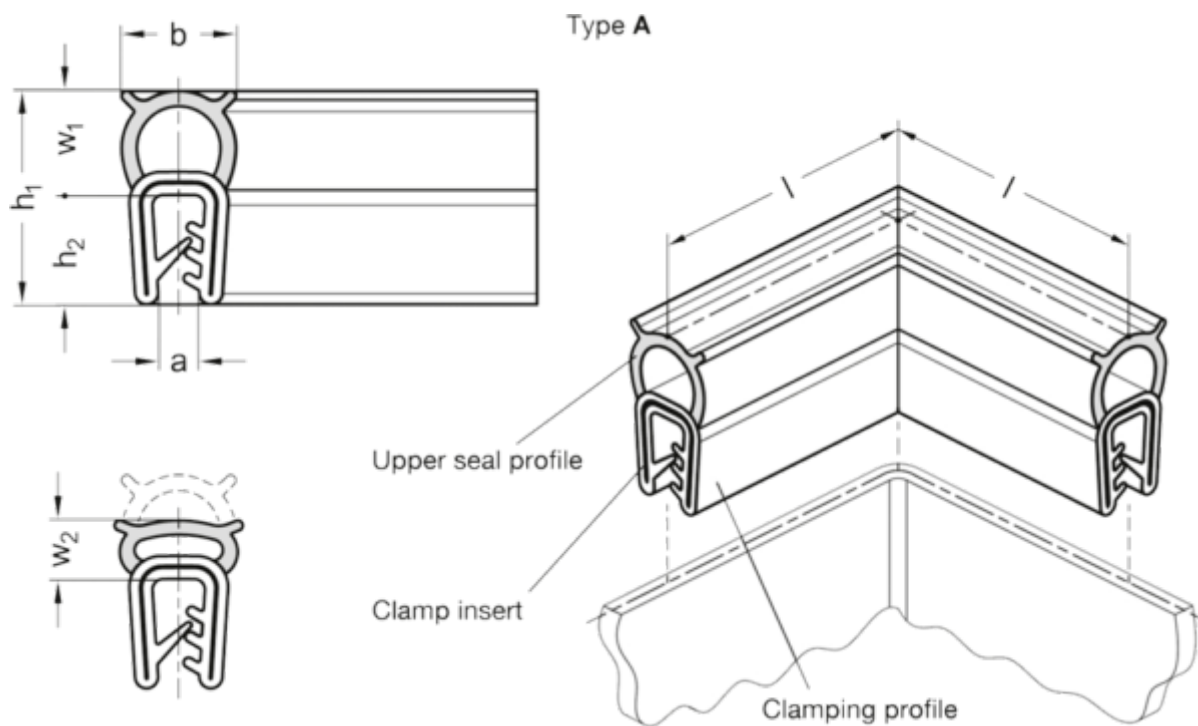

Article number: 202181EPDM205A630

Description: E+G Edge protection seal GN 2181-EPDM-20,5-A-630

## Measures

a = 1 - 3.5

b = 11

h1 = 20.5

h2 = 10.5

l = 630 ±4

w1 = 10

w2 = 7

Weight in (g) = 171